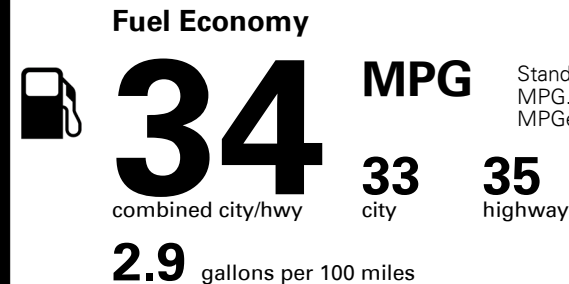

Manufacturer's Suggested Retail Price: \$44,160.00

ADDED FEATURES:

Inland Freight & Handling : \$1,600.00
Total Price : \$45,760.00

Proudly Supporting Hyundai Hope On Wheels and the Fight Against Pediatric Cancer Since 1998.

EPA DOT Fuel Economy and Environment

Gasoline Vehicle

Standard SUVs range from 12 to 115 MPG. The best vehicle rates 146 MPGe.

You save \$1,250
in fuel costs over 5 years compared to the average new vehicle.