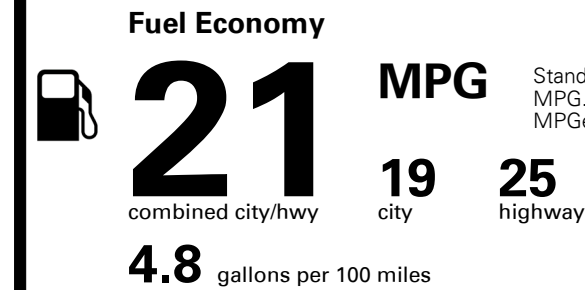

Inland Freight & Handling : \$1,600.00
Total Price : \$45,365.00

Proudly Supporting Hyundai Hope On Wheels and the Fight Against Pediatric Cancer Since 1998.

EPA DOT Fuel Economy and Environment

Gasoline Vehicle

Standard SUVs range from 12 to 115 MPG. The best vehicle rates 146 MPGe.

You spend \$3,250
 more in fuel costs over 5 years compared to the average new vehicle.

Annual fuel cost \$2,350

Fuel Economy & Greenhouse Gas Rating (tailpipe only)