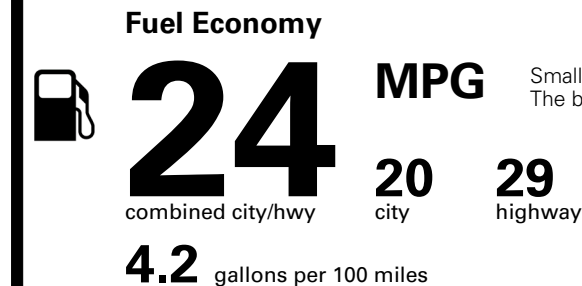

Full Tank of Fuel **Manufacturer's Suggested Retail Price:** \$47,600.00

ADDED FEATURES:

Inland Freight & Handling : \$1,600.00
Total Price : \$49,200.00

Proudly Supporting Hyundai Hope On Wheels and the Fight Against Pediatric Cancer Since 1998

Fuel Economy and Environment

Gasoline Vehicle

Small SUVs range from 14 to 125 MPG. The best vehicle rates 146 MPGe.

You spend \$1,750
 more in fuel costs over 5 years compared to the average new vehicle.